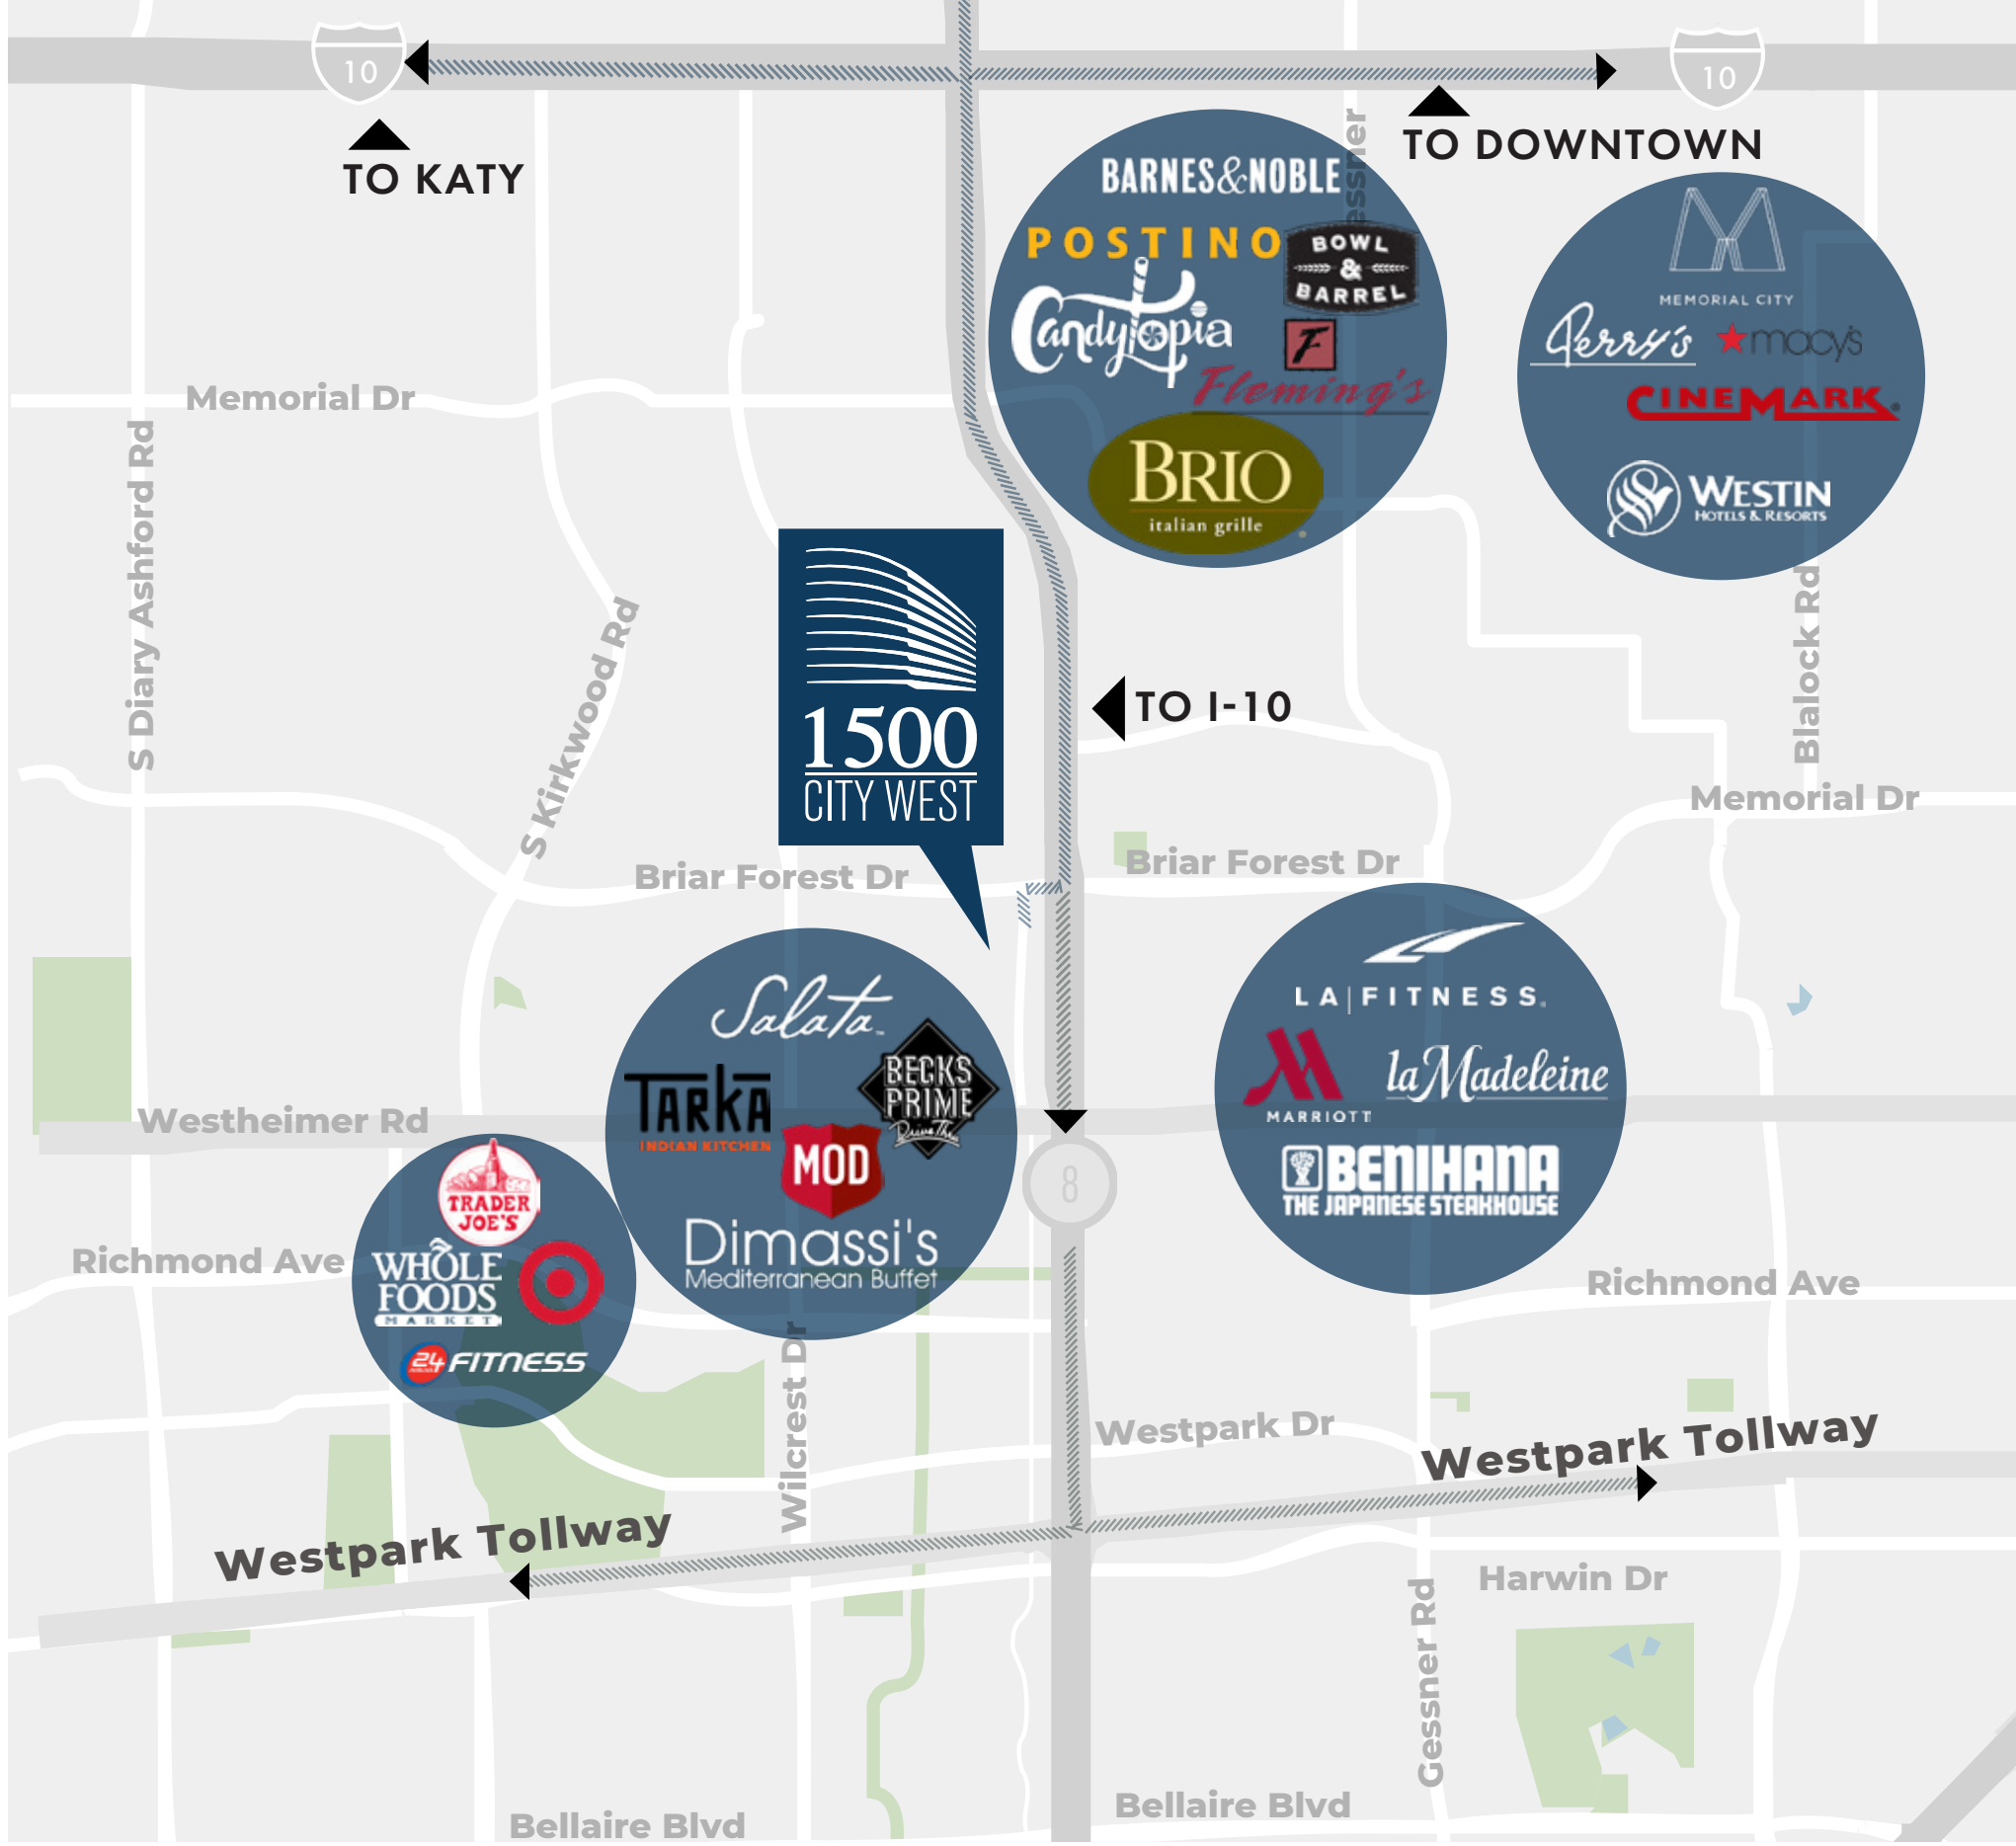

PRIME LOCATION

JUST MINUTES AWAY

DISCOVER WESTCHASE, FROM A+ DINING AND RETAIL TO FITNESS CLUBS & SPAS, EVERYTHING YOU NEED IS ONLY MINUTES AWAY.

BUILDING SIGNAGE OPPORTUNITIES AVAILABLE
VISIBLE FROM BELTWAY 8